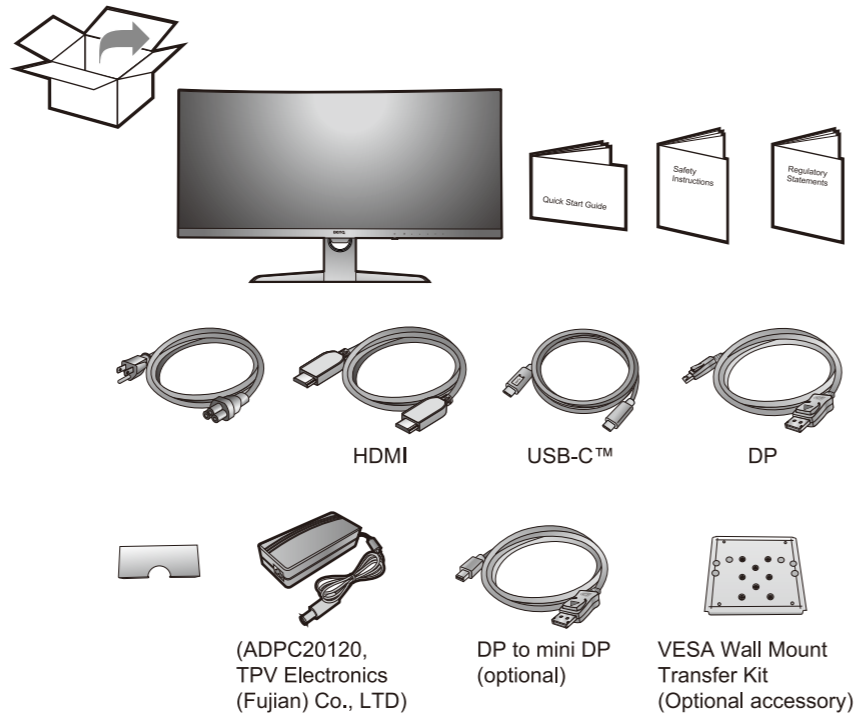

EX Series LCD Monitor Quick Start Guide

DN: EX3501-EQ-V0

© 2020 BenQ Corporation. All rights reserved. Rights of modification reserved.